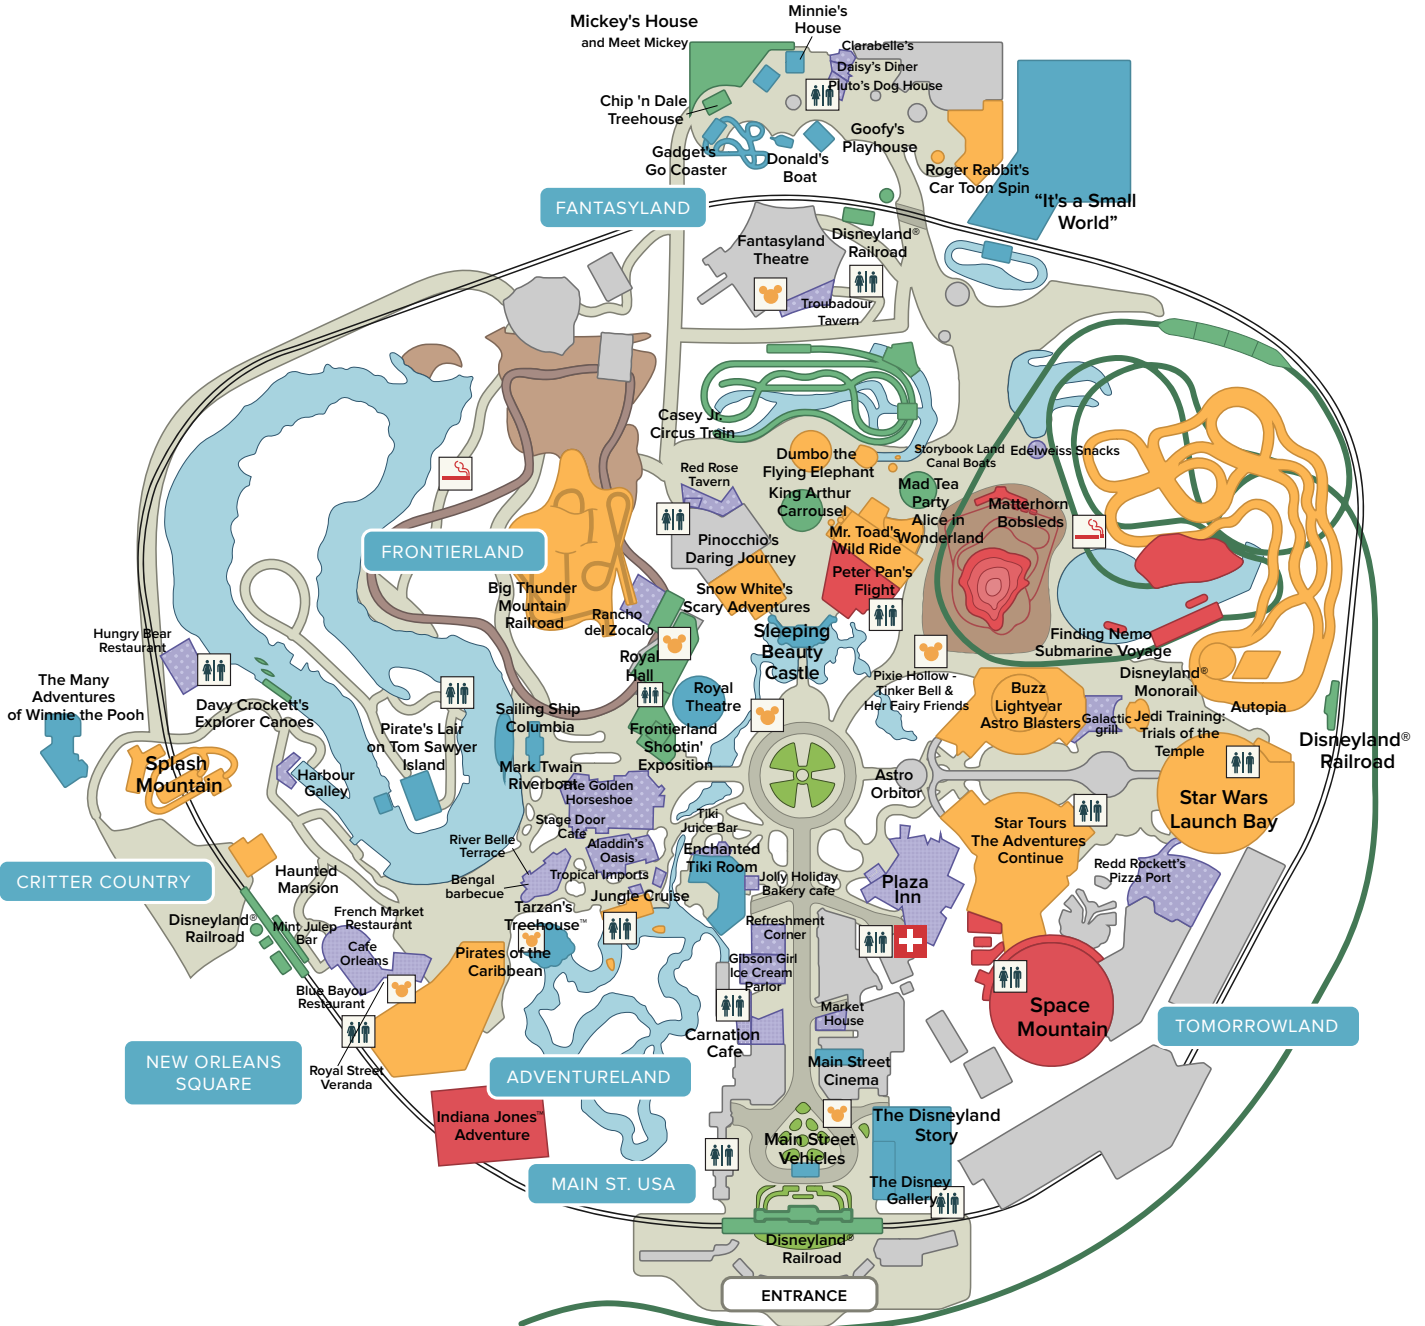

Disneyland® GENERAL MAP

- ★ VISIT ANYTIME
- VISIT WITHIN FIRST HR OR WITH FASTPASS
- VISIT IN FIRST OR LAST 2 HRS
- ◆ VISIT AFTER 11 AM
- TABLE SERVICE DINING
- QUICK RESTAURANTS
- ♂ ♀ RESTROOMS
- 🐭 MEET THE CHARACTER
- + FIRST AID
- 🚭 SMOKING AREA