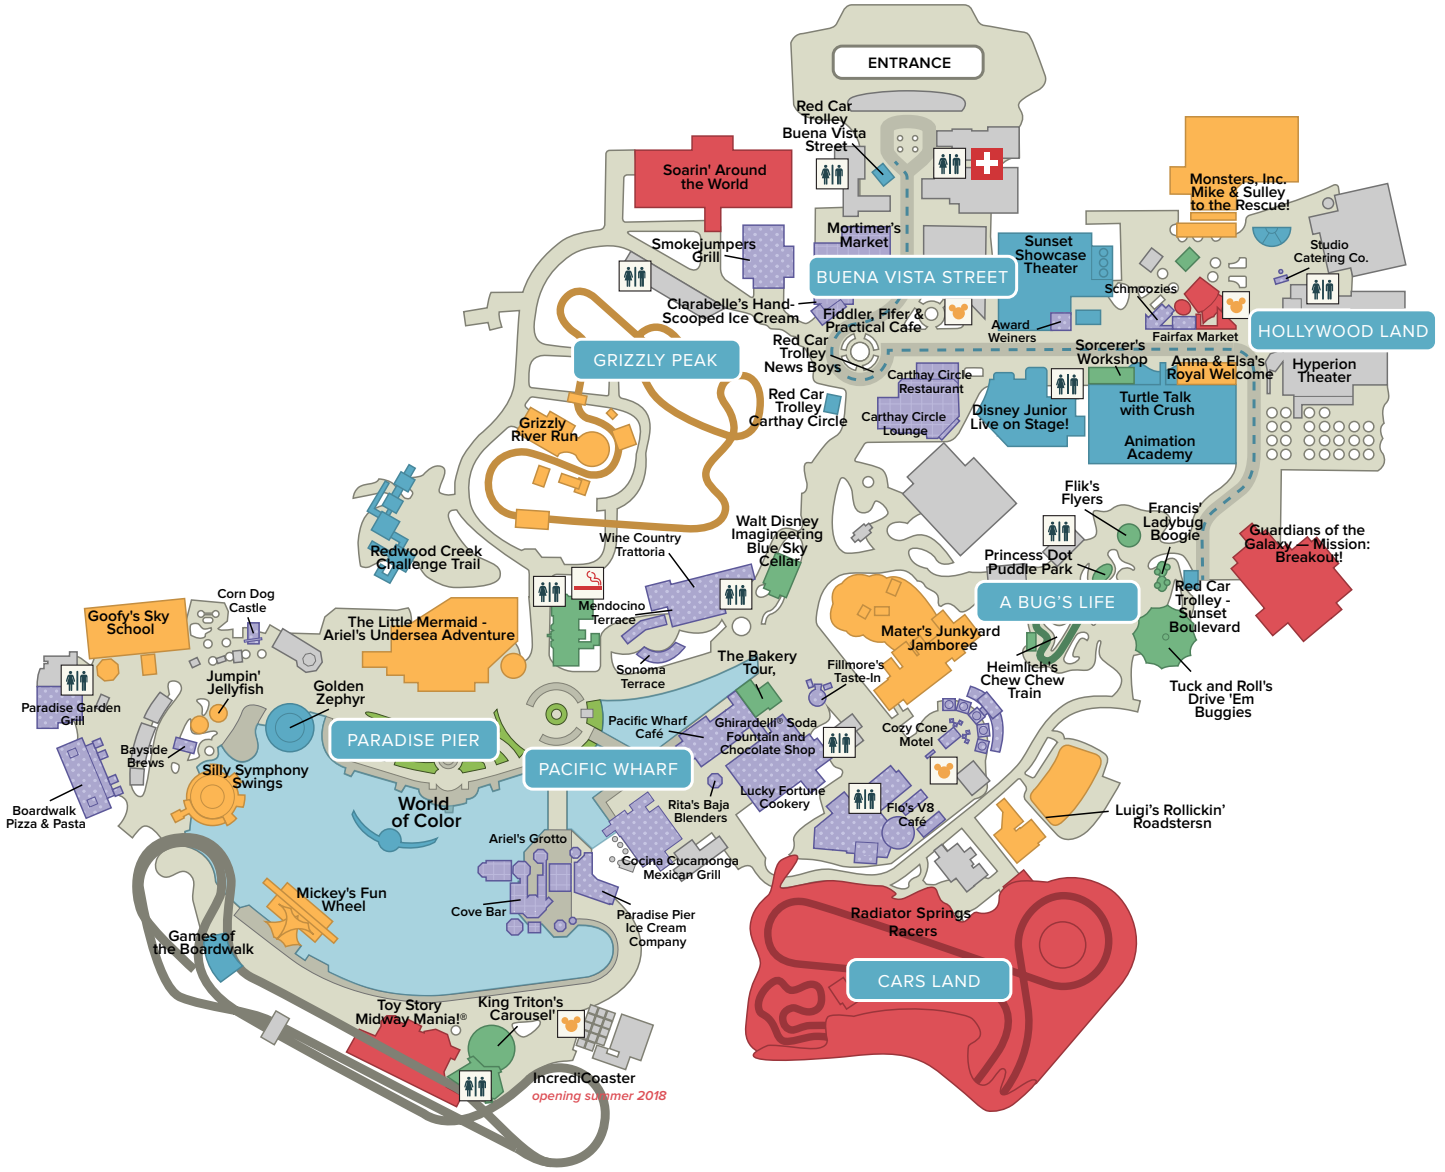

Disney California Adventure® GENERAL MAP

- ★ VISIT ANYTIME
- VISIT WITHIN FIRST HR OR WITH FASTPASS
- VISIT IN FIRST OR LAST 2 HRS
- ◆ VISIT AFTER 11 AM
- TABLE SERVICE DINING
- QUICK RESTAURANTS
- RESTROOMS
- MEET THE CHARACTER
- FIRST AID
- SMOKING AREA